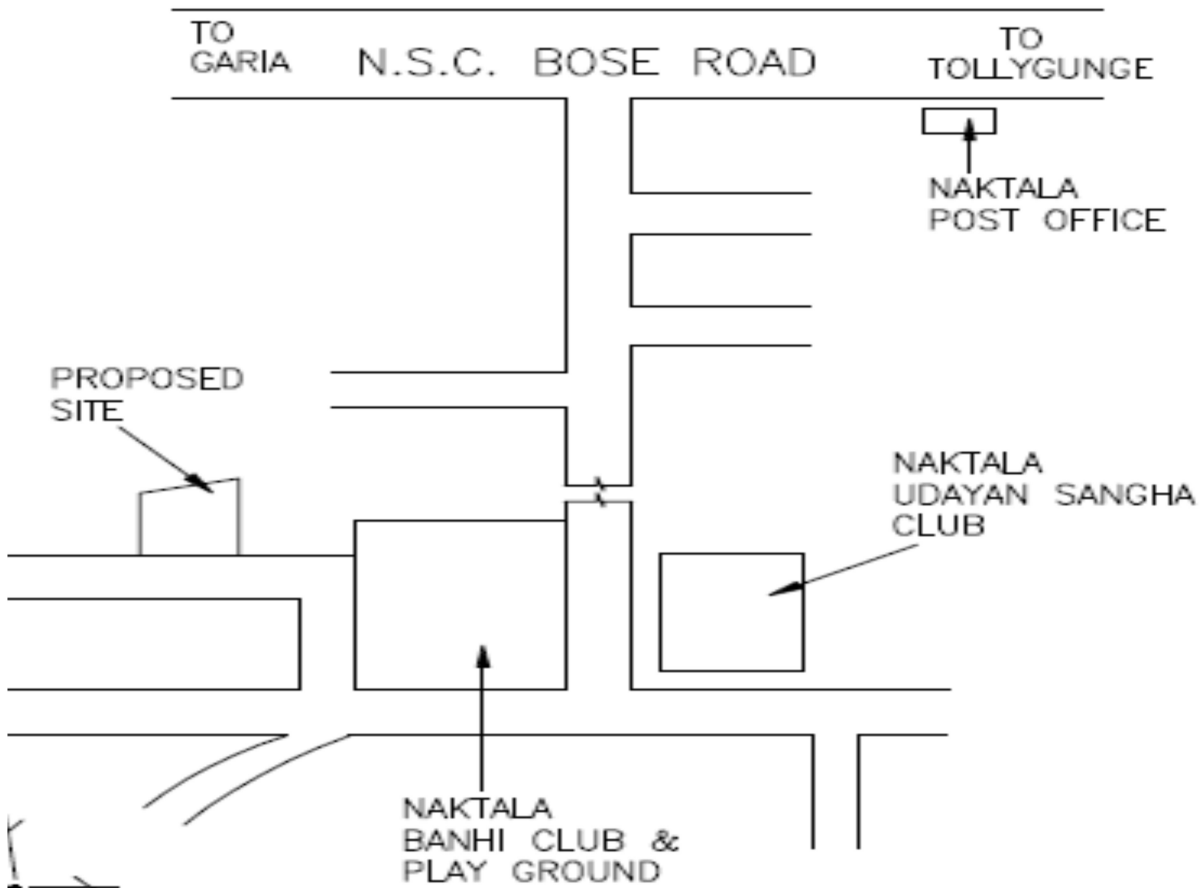

# ORBIT CONSTRUCTION

1/175, Naktala, Kolkata – 700047  
Mob. No. : 9831021042  
E-mail : santanushome123@gmail.com  
GST No. : 19AVNPS6645M2ZH

LOCATION MAP: KEY PLAN WITH LATITUDE LONGITUDE

NAME OF PROJECT: "348/242, N.S.C. Bose Road"

ADDRESS: 348/242, N.S.C. Bose Road, Naktala, P.O. – Naltala, P.S. – Netaji Nagar, Ward No. 100 of Borough – X of KMC, Kolkata – 700047, WB, India

LATITUDE: 22.474911185318714, LONGITUDE: 88.36685018169612